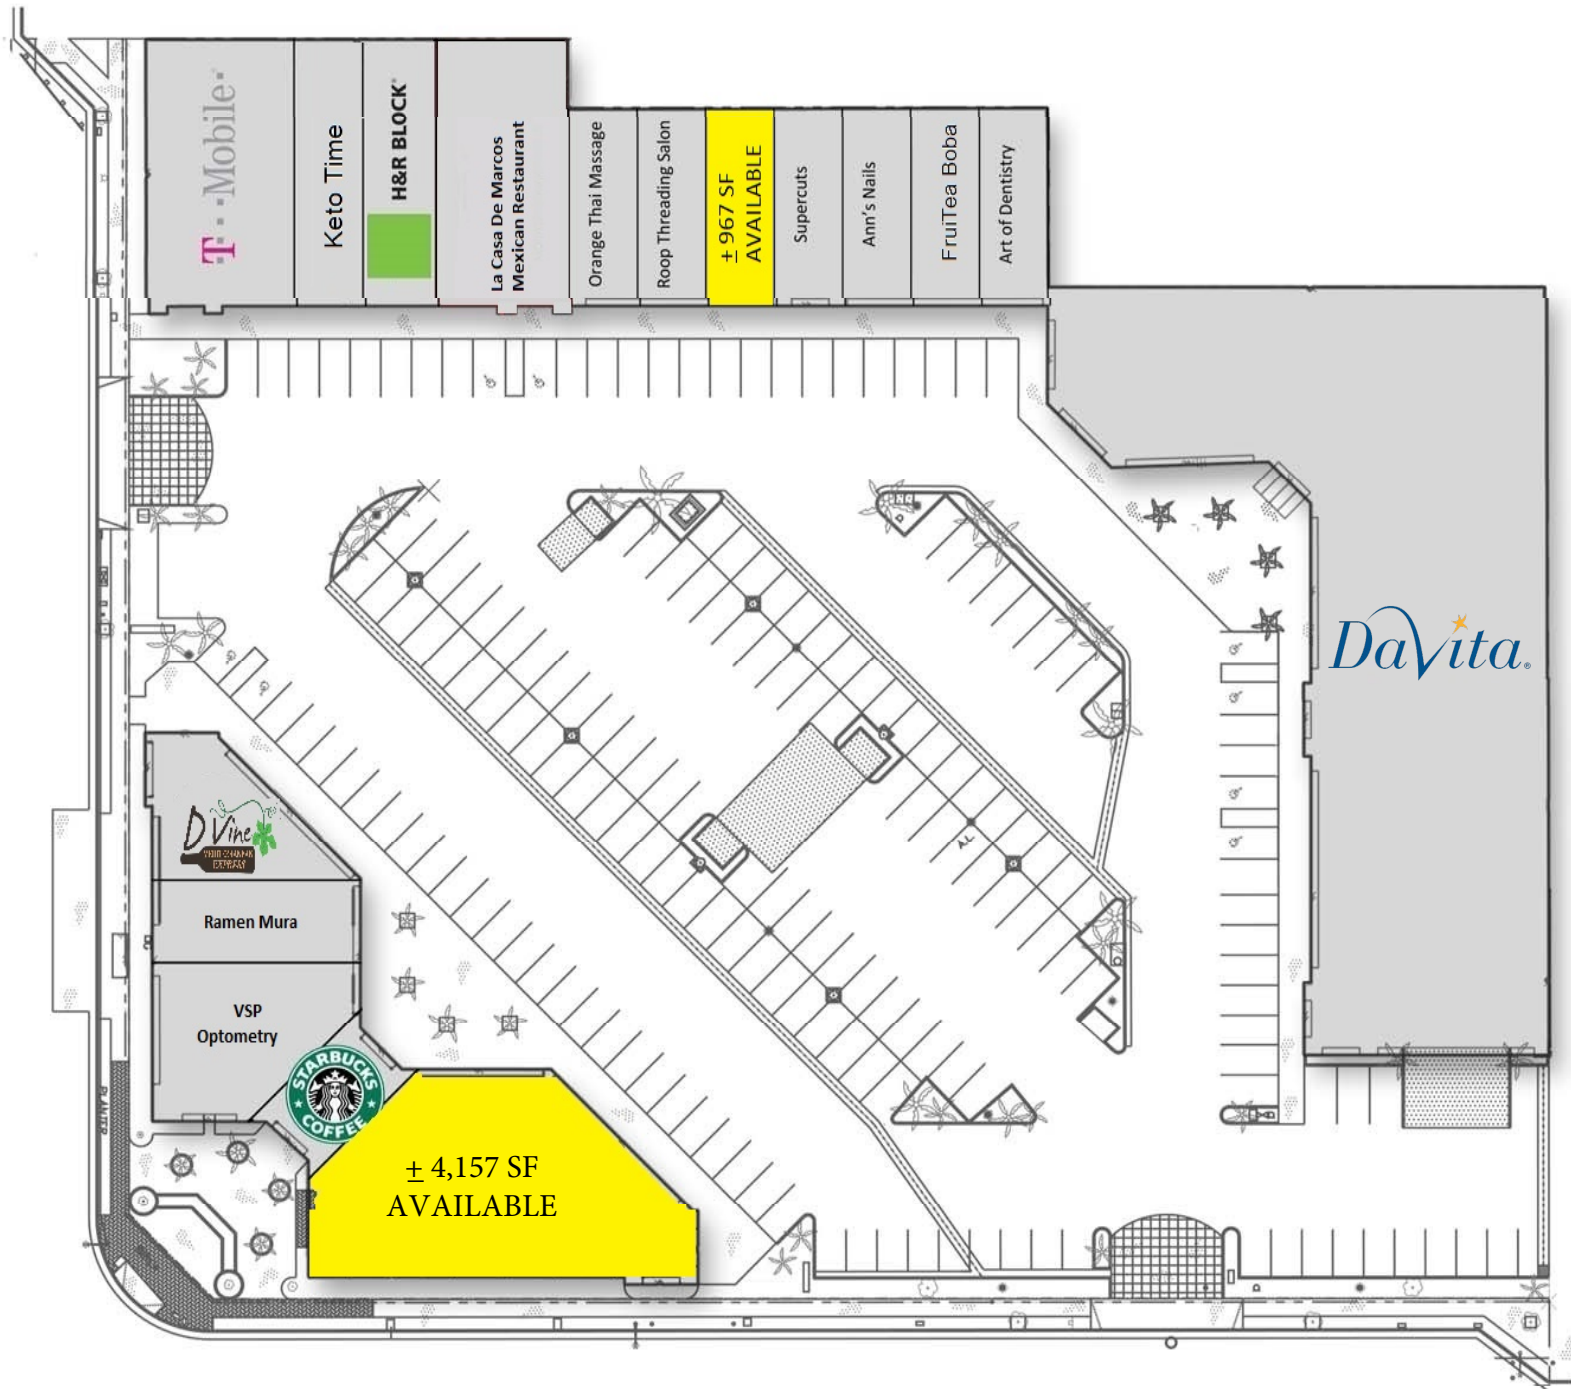

MAIN STREET

CHAPMAN AVENUE

GRAPHIC SCALE